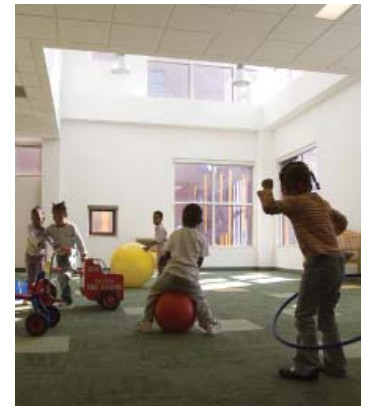

EFFIE ELLIS DAY CARE CENTER

Owner

Centers for New Horizons
4150 S. King Dr.
Chicago, IL 60653

Contact

Dr. Sokoni Karanja, CEO
P: 773.373.5700

Budget

$4,000,000

Size

22,000 SF

Completion Date

June 2008

Key Staff

Jack Murchie, Director
Marta Gazda-Auskalnis, Project
Manager/Project Architect

This new early learning center, designed and constructed for Centers for New Horizons is located on a prominent street corner in Chicago's historic Bronzeville community. The perceived size of the facility is mitigated through façade and volumetric treatment of the building.

A red brick, more traditional volume is located near the intersection mirroring the traditional street set-backs in the neighborhood and contrasting, less ornate, volumes set back from the street.

This Bronzeville facility provides day care for infants and toddlers, children 3 to 5 years old, and an after-school program for older children. Program features include 11 classrooms, a large motor skill room, a parent and child interactive room, a food preparation kitchen, social service and administrative support areas.